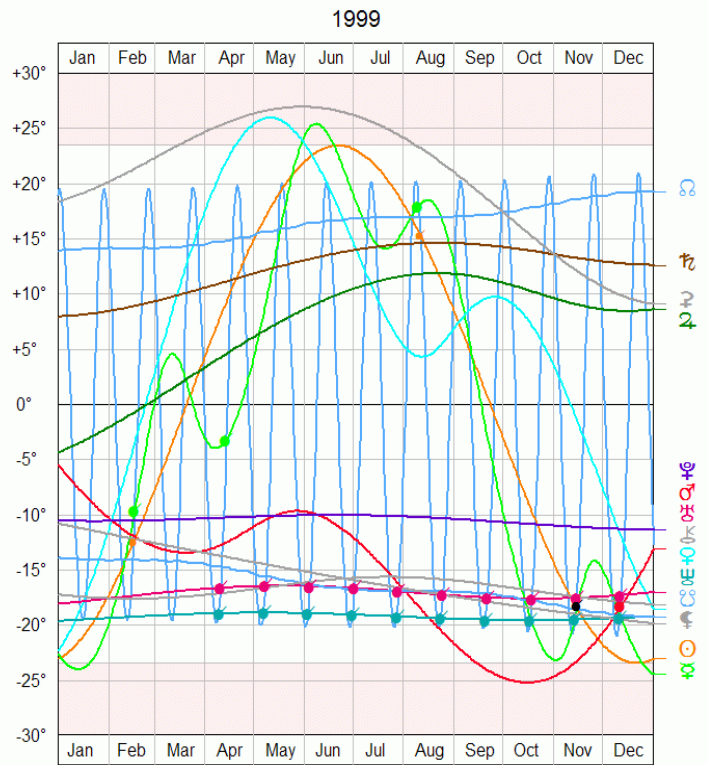

Ephémérides Graphiques 1000 - 2100

Longitudes

1999

Déclinaisons

©André Vander Linden 2005, for Fallon Astro Graphics. All rights reserved.

©André Vander Linden 2005, for Fallon Astro Graphics. All rights reserved.