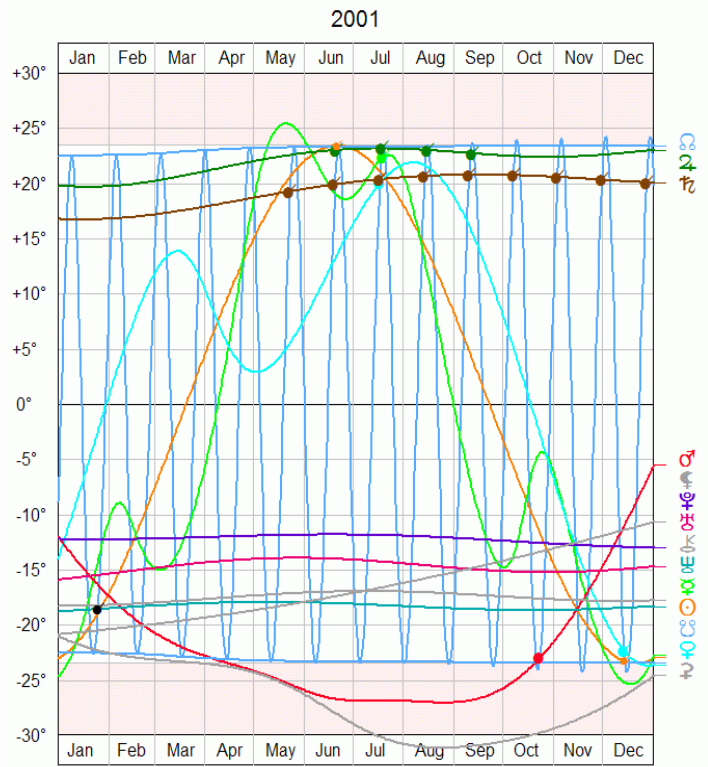

©André Vander Linden 2005, for Fallon Astro Graphics. All rights reserved.

©André Vander Linden 2005, for Fallon Astro Graphics. All rights reserved.