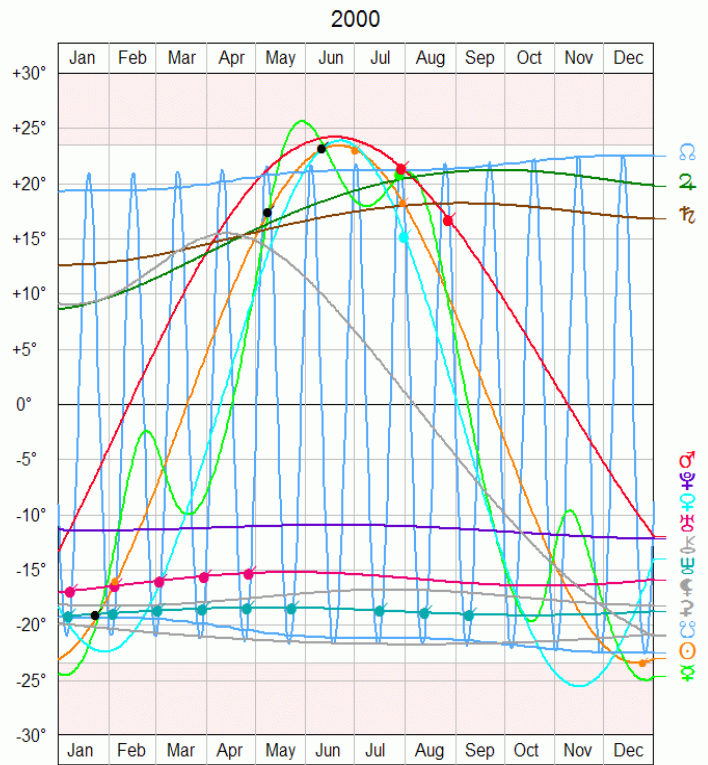

Ephémérides Graphiques 1000 - 2100

Longitudes

2000

Déclinaisons

©André Vander Linden 2005, for Fallon Astro Graphics. All rights reserved.

©André Vander Linden 2005, for Fallon Astro Graphics. All rights reserved.