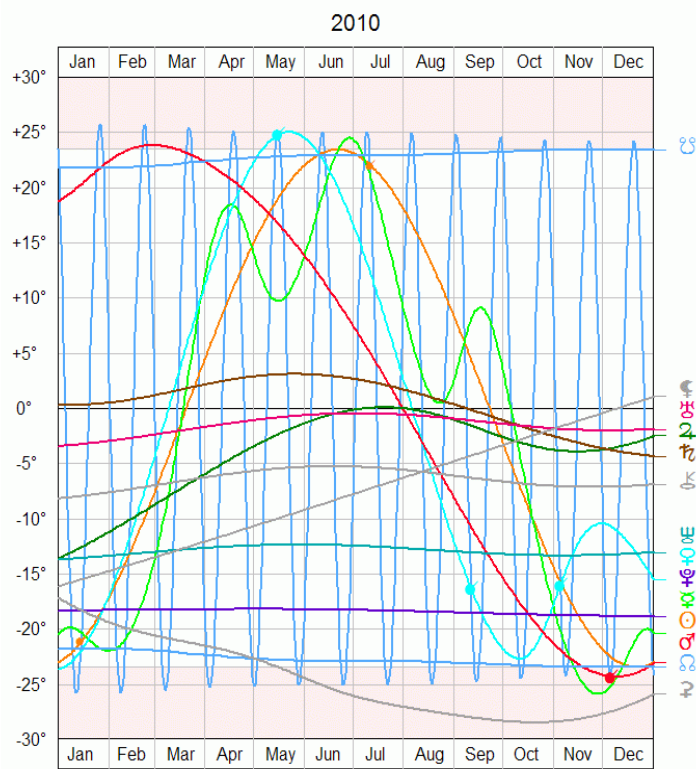

©André Vander Linden 2005, for Fallon Astro Graphics. All rights reserved.

Ephémérides Graphiques 1000 - 2100