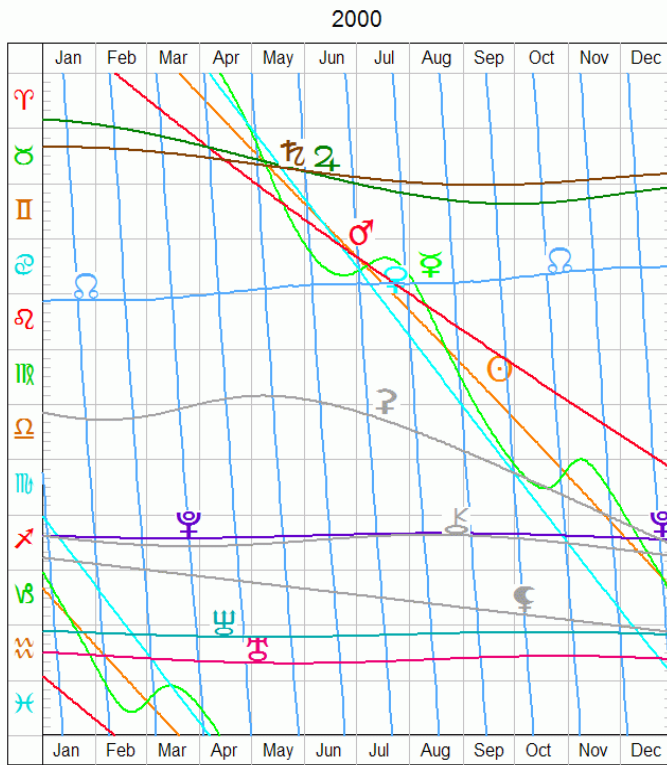

©André Vander Linden 2005, for Fallon Astro Graphics. All rights reserved.