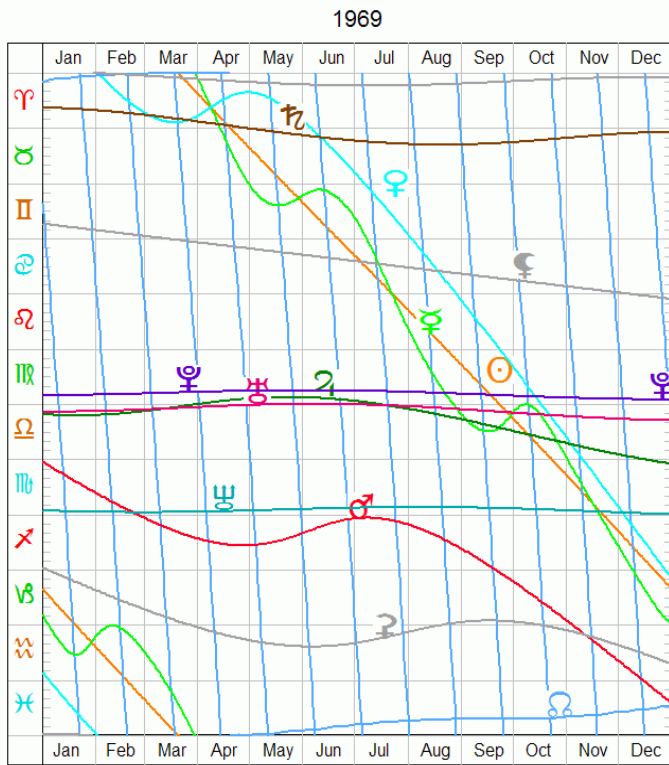

Ephémérides Graphiques 1000 - 2100

Longitudes

1969

Déclinaisons

©André Vander Linden 2005, for Fallon Astro Graphics. All rights reserved.

©André Vander Linden 2005, for Fallon Astro Graphics. All rights reserved.