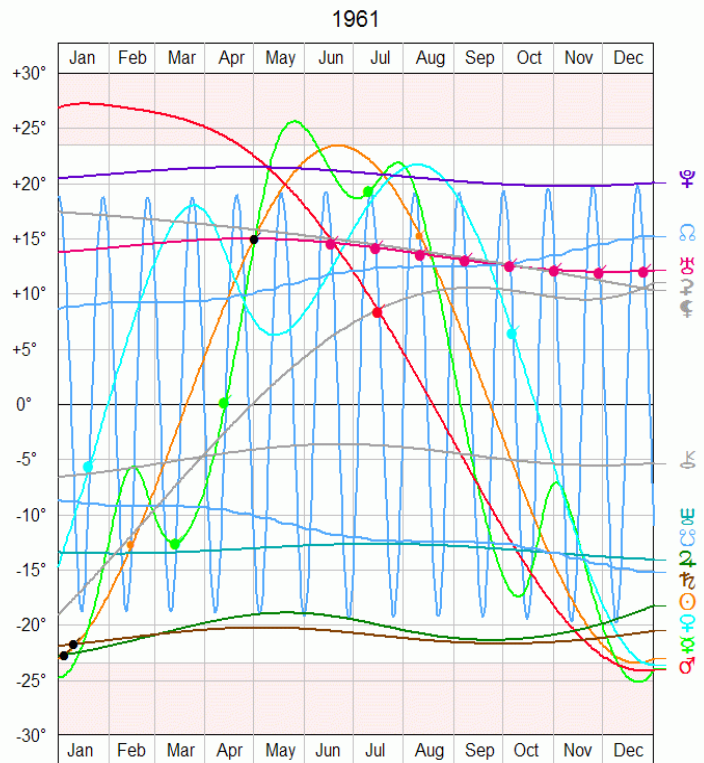

©André Vander Linden 2005, for Fallon Astro Graphics. All rights reserved.

Ephémérides Graphiques 1000 - 2100

Longitudes

1961

Déclinaisons

©André Vander Linden 2005, for Fallon Astro Graphics. All rights reserved.