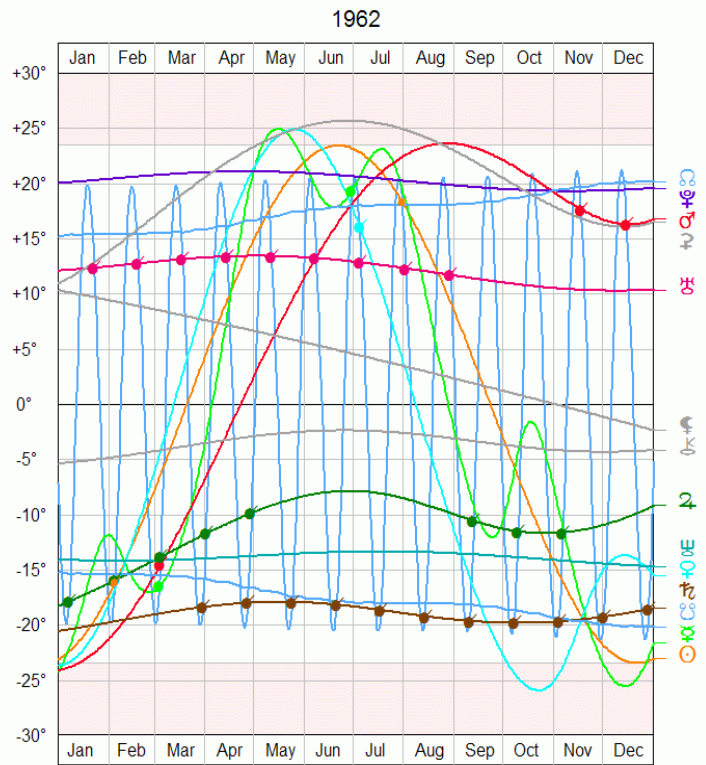

©André Vander Linden 2005, for Fallon Astro Graphics. All rights reserved.

Longitudes

1962

Déclinaisons

©André Vander Linden 2005, for Fallon Astro Graphics. All rights reserved.

©André Vander Linden 2005, for Fallon Astro Graphics. All rights reserved.