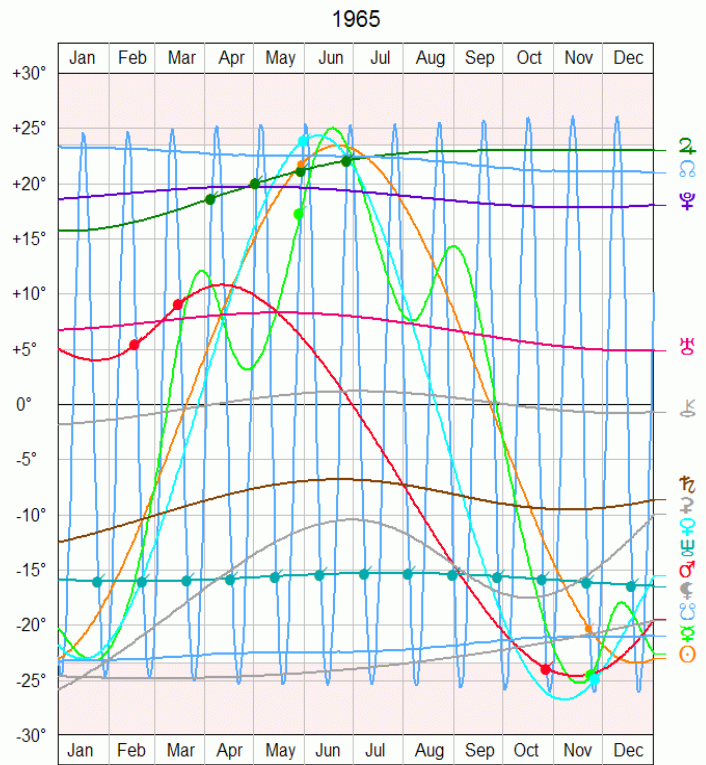

Ephémérides Graphiques 1000 - 2100

Longitudes

1965

Déclinaisons

©André Vander Linden 2005, for Fallon Astro Graphics. All rights reserved.

©André Vander Linden 2005, for Fallon Astro Graphics. All rights reserved.