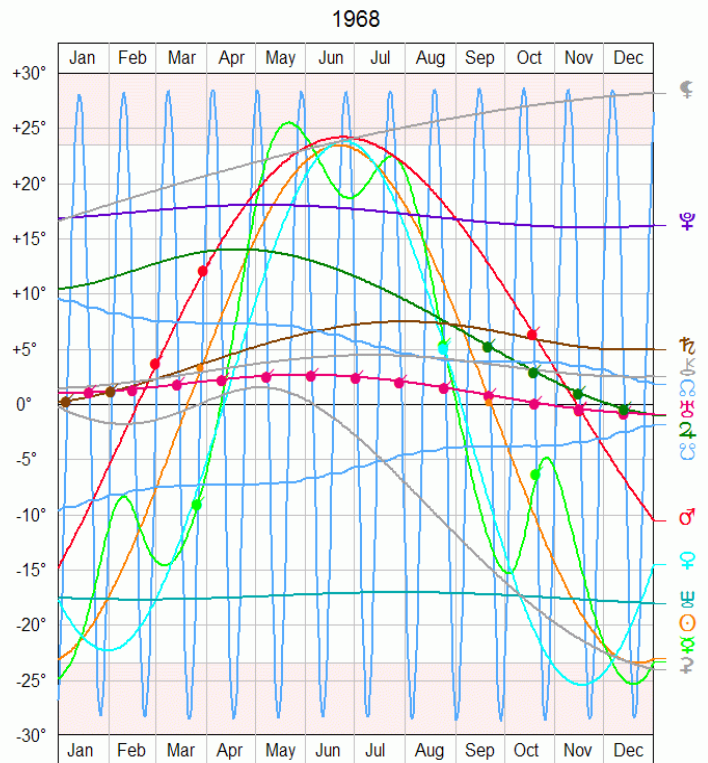

Ephémérides Graphiques 1000 - 2100

Longitudes

1968

Déclinaisons

©André Vander Linden 2005, for Fallon Astro Graphics. All rights reserved.

©André Vander Linden 2005, for Fallon Astro Graphics. All rights reserved.