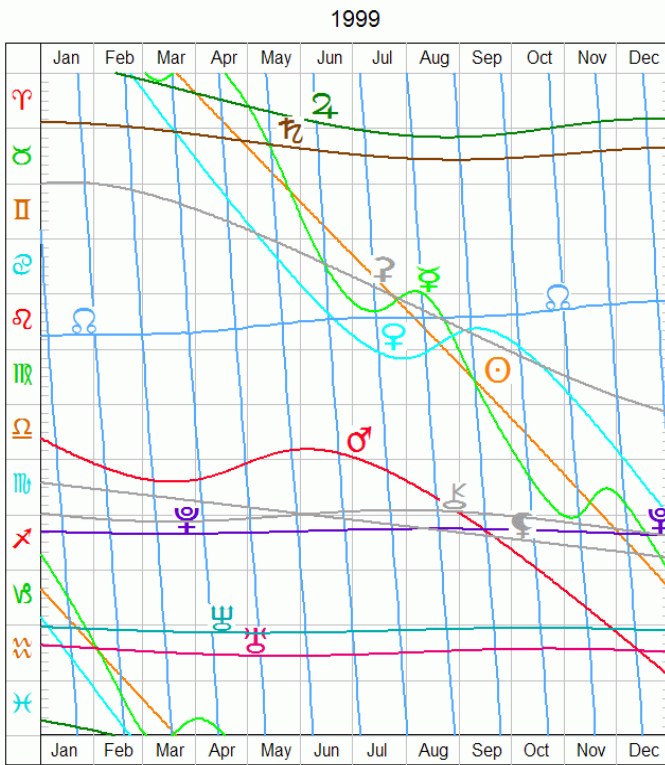

©André Vander Linden 2005, for Fallon Astro Graphics. All rights reserved.