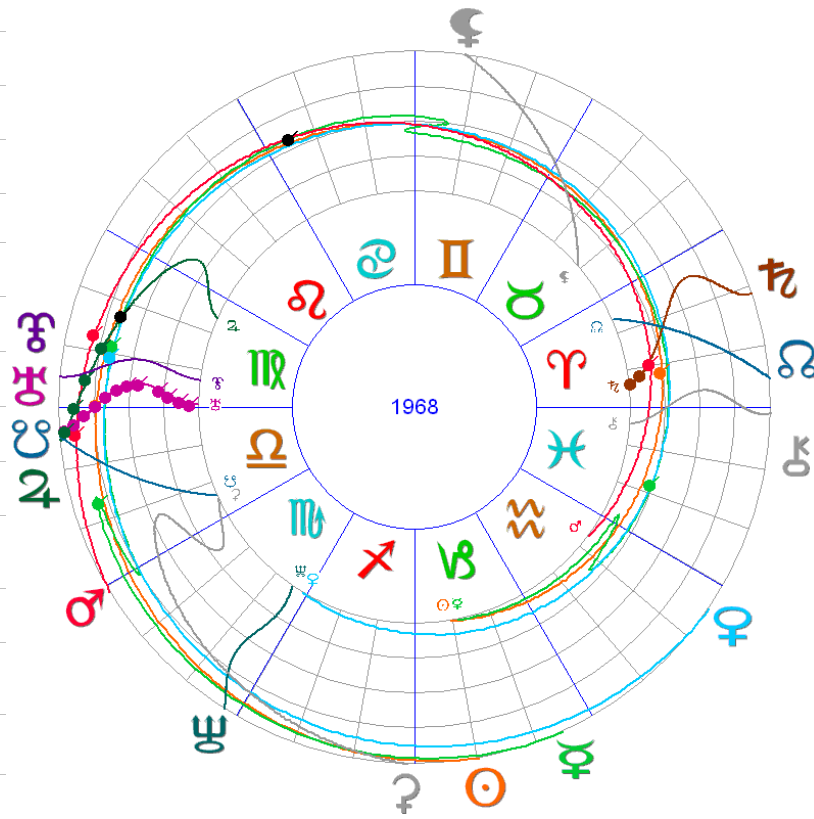

Longitudes

1968

Déclinaisons