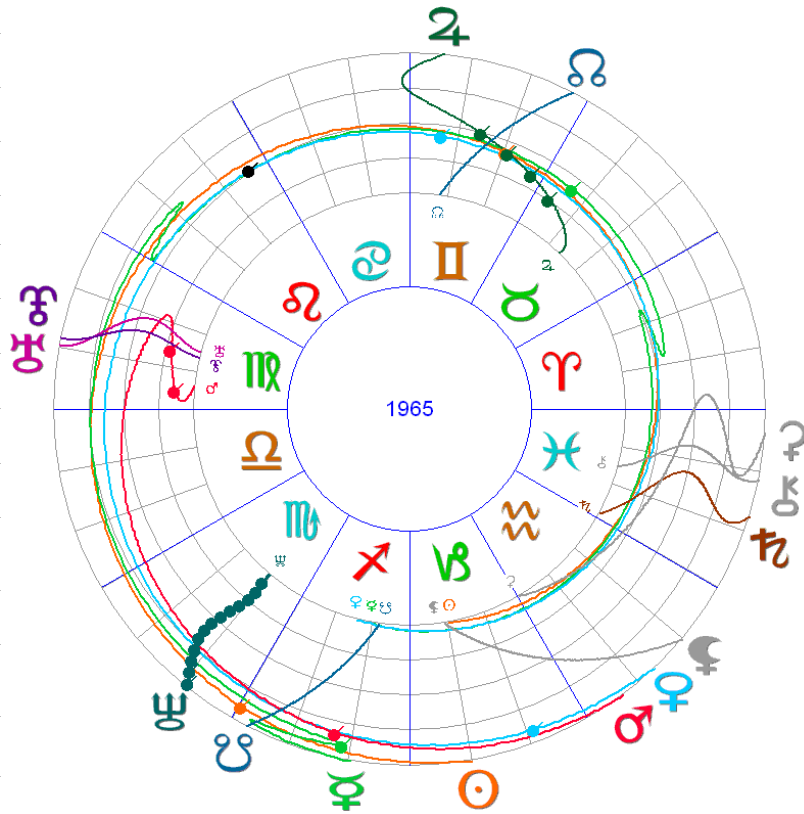

Longitudes

1965

Déclinaisons