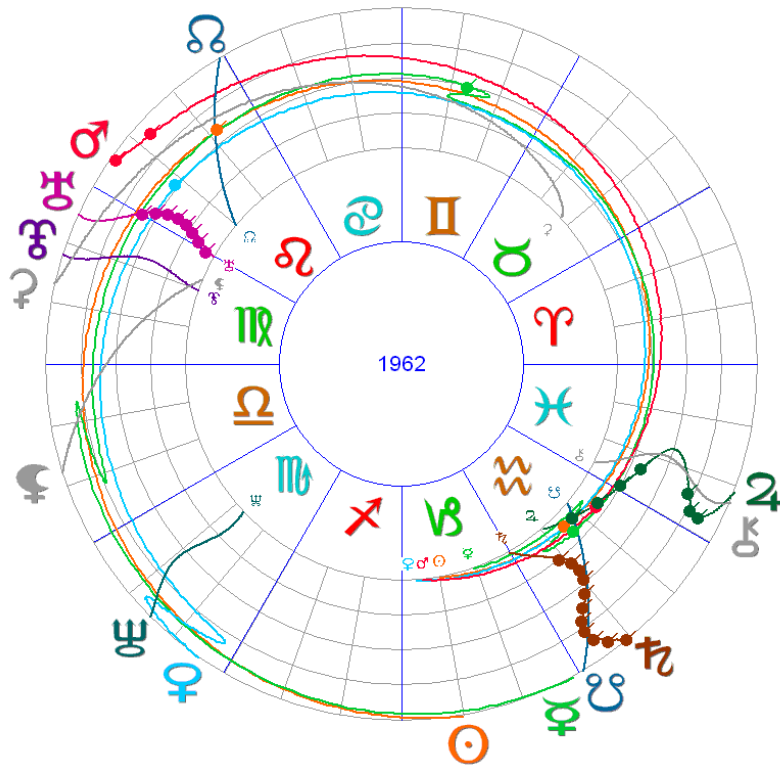

Longitudes

1962

Déclinaisons