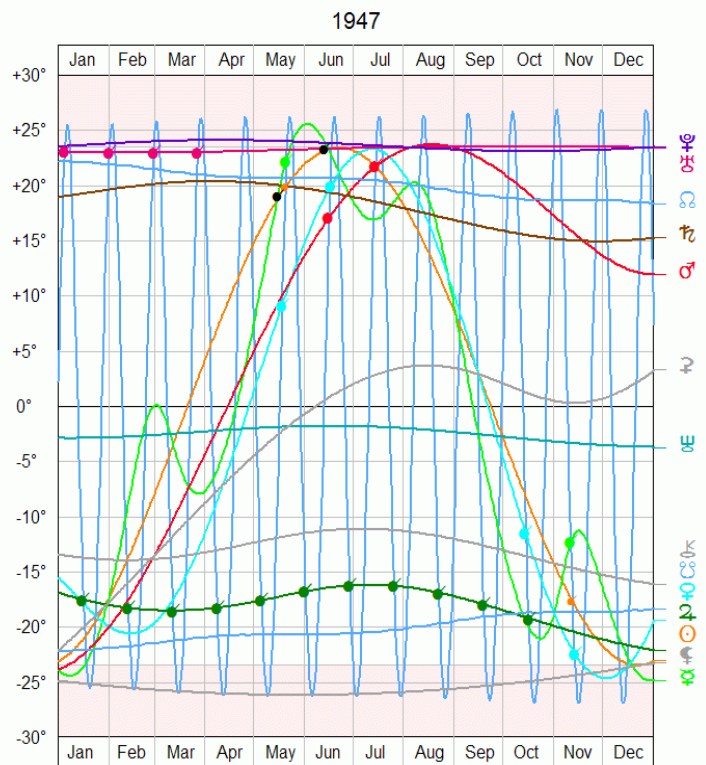

©André Vander Linden 2005, for Fallon Astro Graphics. All rights reserved.

Ephémérides Graphiques 1000 - 2100

Longitudes

1947

Déclinaisons

©André Vander Linden 2005, for Fallon Astro Graphics. All rights reserved.