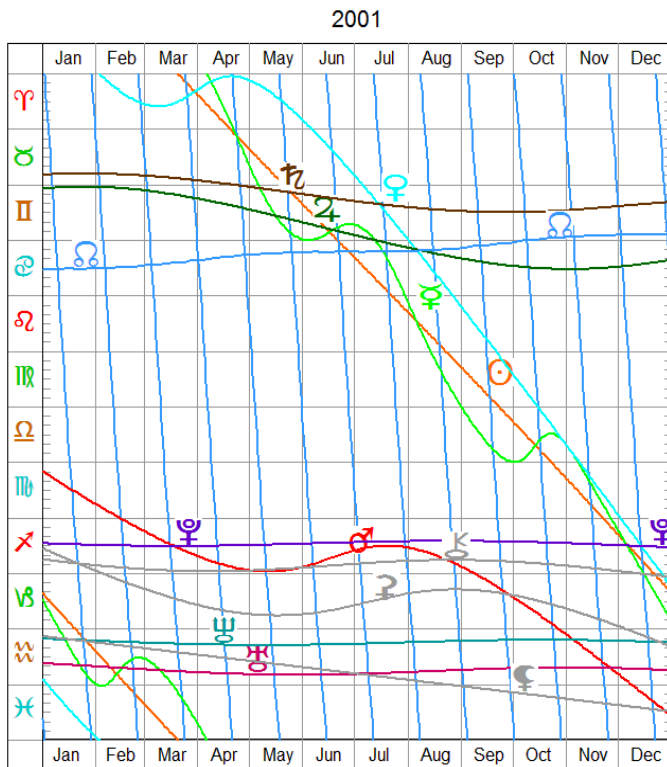

©André Vander Linden 2005, for Fallon Astro Graphics. All rights reserved.

©André Vander Linden 2005, for Fallon Astro Graphics. All rights reserved.