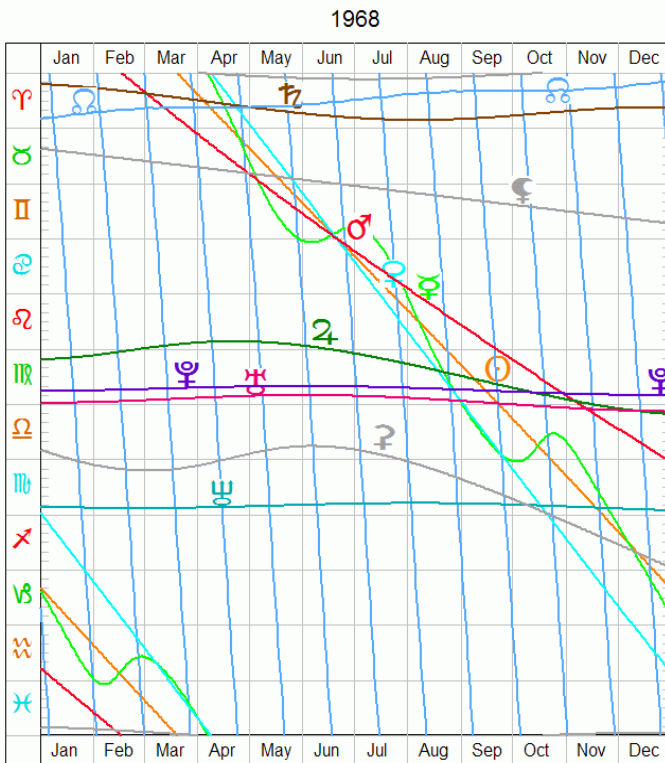

©André Vander Linden 2005, for Fallon Astro Graphics. All rights reserved.