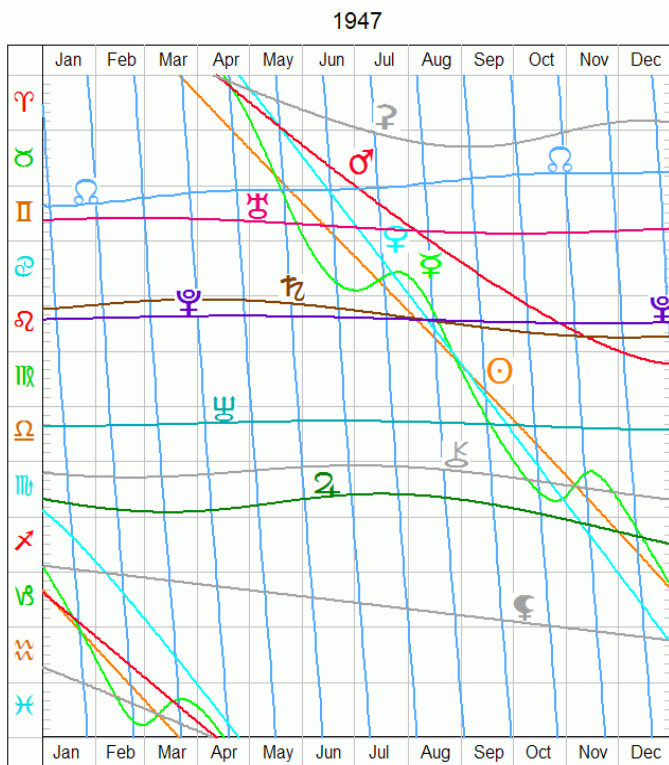

©André Vander Linden 2005, for Fallon Astro Graphics. All rights reserved.

Ephémérides Graphiques 1000 - 2100

Longitudes

1947

Déclinaisons

©André Vander Linden 2005, for Fallon Astro Graphics. All rights reserved.