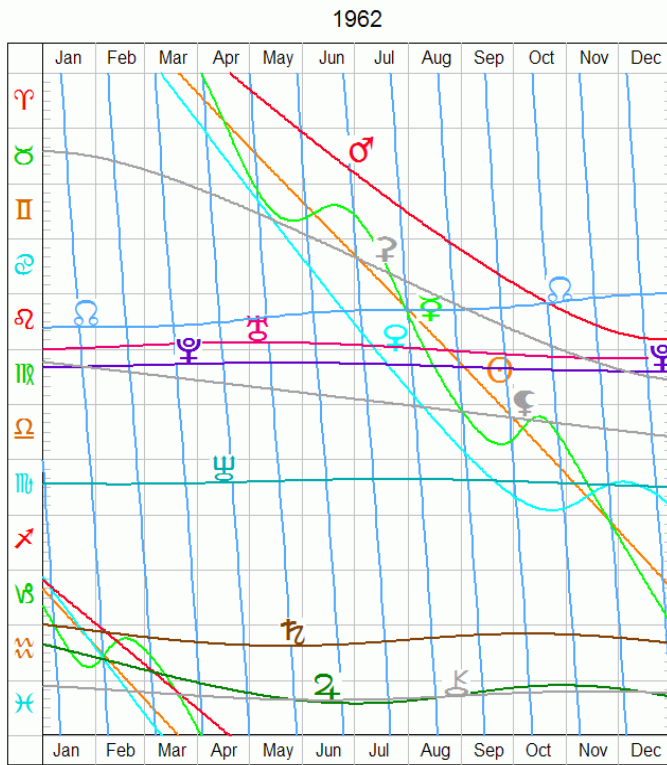

©André Vander Linden 2005, for Fallon Astro Graphics. All rights reserved.

Longitudes

1962

Déclinaisons

©André Vander Linden 2005, for Fallon Astro Graphics. All rights reserved.

©André Vander Linden 2005, for Fallon Astro Graphics. All rights reserved.