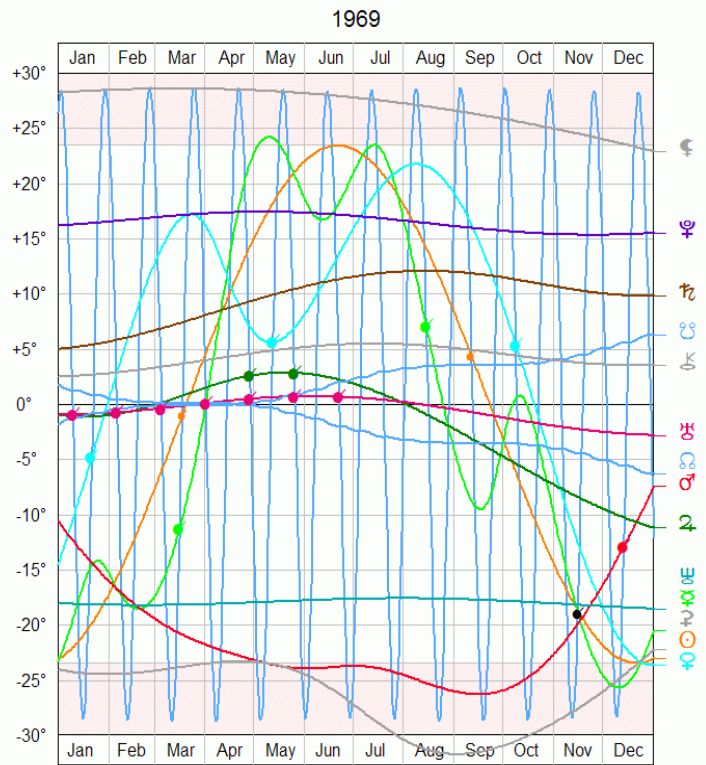

Ephémérides Graphiques 1000 - 2100

Longitudes

1969

Déclinaisons

©André Vander Linden 2005, for Fallon Astro Graphics. All rights reserved.

©André Vander Linden 2005, for Fallon Astro Graphics. All rights reserved.