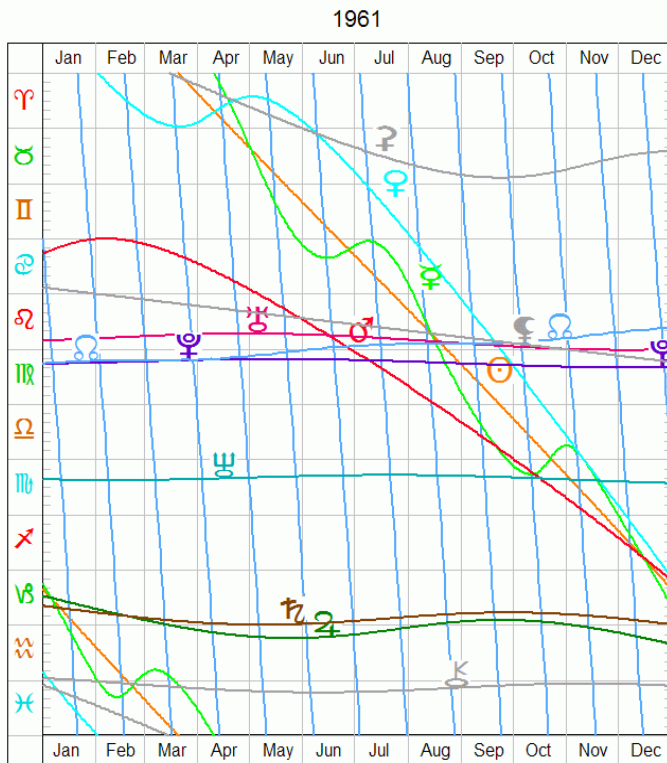

©André Vander Linden 2005, for Fallon Astro Graphics. All rights reserved.

Ephémérides Graphiques 1000 - 2100

Longitudes

1961

Déclinaisons

©André Vander Linden 2005, for Fallon Astro Graphics. All rights reserved.