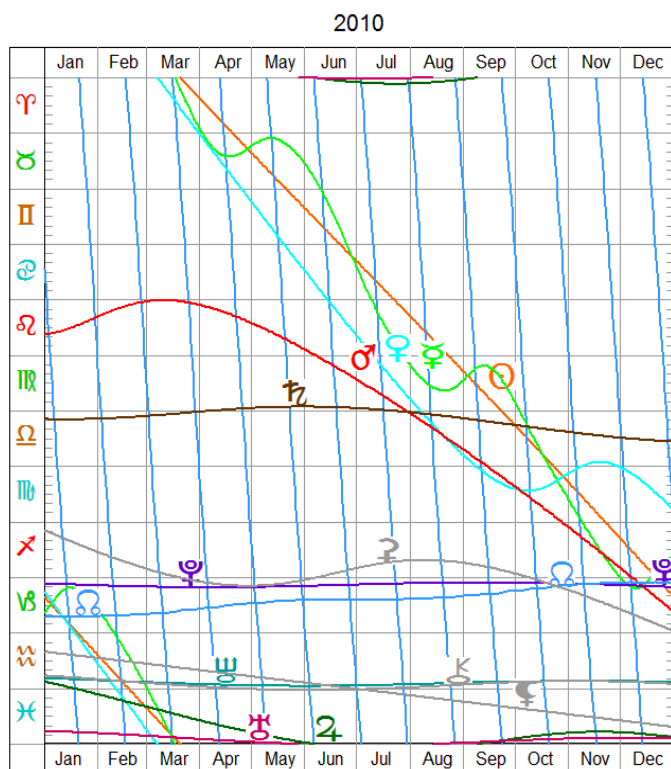

©André Vander Linden 2005, for Fallon Astro Graphics. All rights reserved.