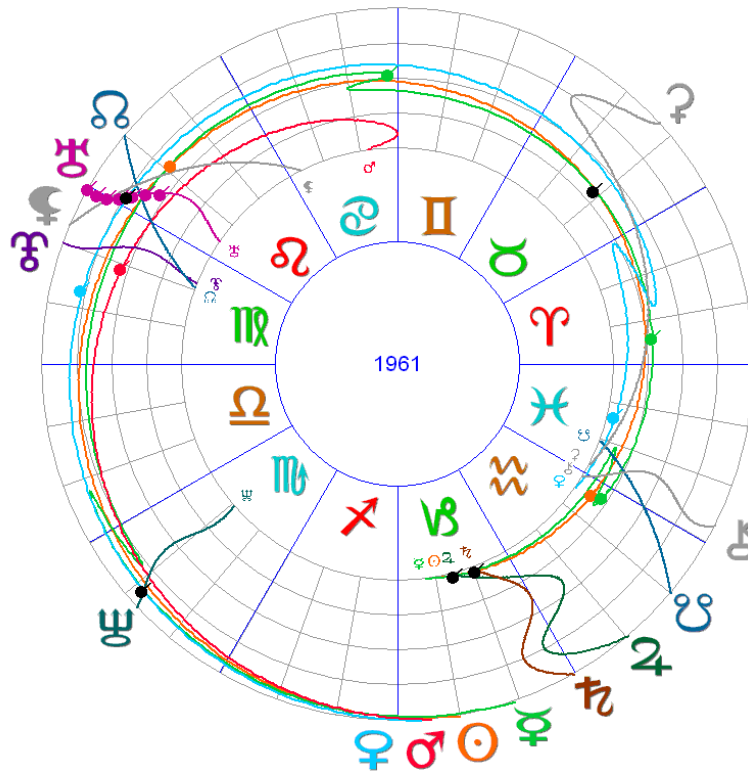

Longitudes

1961

Déclinaisons